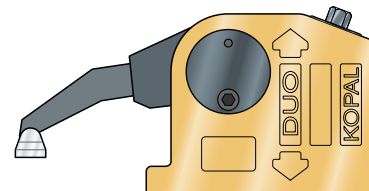

Piccolo

Ref.

Worm screw 1 screw, 1 smooth ring	07-310
54 mm arm	07-315
100 mm arm	07-318
Clamping key	07-180
Swivel shoe	05-565

Monobloc - Bloc Bride

Worm screw 1 screw, 1 smooth ring	05-310
33 mm arm	05-315
61 mm arm	05-320
132 mm arm	05-322
Monobloc Clamping key	06-160
Bloc Bride Clamping key	05-180
Swivel shoe	05-565

Duo

Worm screw	21-310
Straight arm	21-330
Bent arm	21-335
Clamping key	06-160
Swivel shoe	05-565

Big Block

Worm screw 1 screw, 1 smooth ring	08-325
Positioning pin	08-150
50 mm arm	08-315
95 mm arm	08-320
145 mm arm	08-322
245 mm arm	08-323
Clamping key	08-160
Swivel shoe	08-330