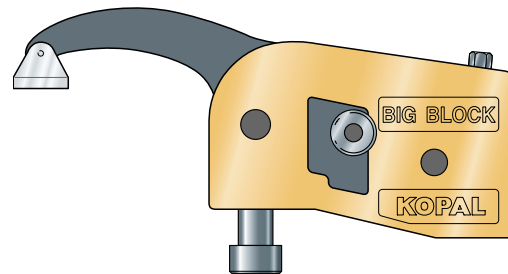

Piccolo

Ref.

Worm screw 1 screw, 1 smooth ring	07-310
54 mm arm	07-315
100 mm arm	07-318
Clamping key	07-180
Swivel shoe	05-565

Monobloc - Bloc Bride

Worm screw 1 screw, 1 smooth ring	05-310
33 mm arm	05-315
61 mm arm	05-320
132 mm arm	05-322
Monobloc Clamping key	06-160
Bloc Bride Clamping key	05-180
Swivel shoe	05-565

Duo

Worm screw	21-310
Straight arm	21-330
Bent arm	21-335
Clamping key	06-160
Swivel shoe	05-565

Big Block

Worm screw 1 screw, 1 smooth ring	08-325
Positioning pin	08-150
50 mm arm	08-315
95 mm arm	08-320
145 mm arm	08-322
245 mm arm	08-323
Clamping key	08-160
Swivel shoe	08-330