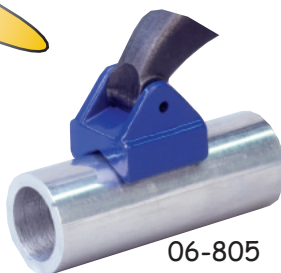

Ref.

Sliding element

09-456

Retracts the clamp quickly
Mounting with 2 x M 12 screws.

Includes :

- Slide bar (cast iron) 05-150
- With swivel seat, adjustable stop and clamping screw
- Slide (Aluminium) 09-195
- With screw for mounting the clamp

Extra-long arm

Retractable arm.

Increases clamping reach by 90 mm.

05-140

*Same accessories for
Piccolo, Monobloc, Bloc
Bride and Duo ranges.
More options
More versatile*

06-802

06-803

Aluminium swivel shoe No . 1

Standard swivel shoe

05-565

5 pieces 06-152

05-565

06-804

06-805

Set of 4 different shaped shoes

06-150

Aluminium interchangeable swivel shoes

Set includes :

- 1 Shoe N° 2 06-802
- Longitudinal
- 1 Shoe N° 3 06-803
- Transverse
- 1 Shoe N° 4 06-804
- Transverse V
- 1 Shoe N° 5 06-805
- Longitudinal V