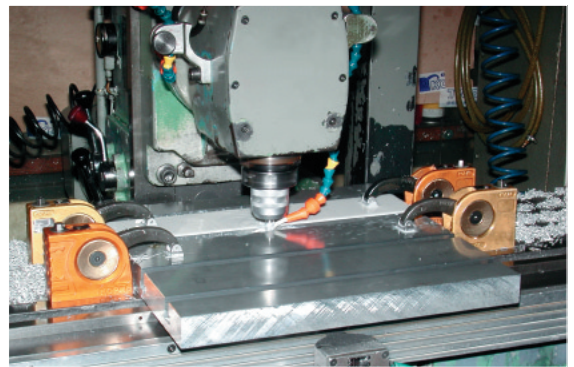

Piccolo Clamping Force	Clamping		Ref.
	Reach	Height*	
6500 N.	54	118 mm	07-100

(* with a riser block)

Contents:

- 2 Piccolos
- 2 x 60 mm riser blocks
- 1 clamping key
- 1 extra long arm
- 1 set of 4 different shaped swivel shoes
- 4 x M 8 screws
- 6 x M 8 T-nuts with spring
(2 per 12, 14 & 16 mm slot)

Monobloc Clamping Force	Clamping		Ref.
	Reach	Height*	
16000 N.	33	154 mm	06-110
12000 N.	61	176 mm	06-100

(* with a riser block)

Contents :

- 2 Monoblocs
- 2 x 74mm riser blocks
- 1 clamping key
- 1 extra long arm
- 4 x M 10 screws
- 6 x M 10 T-nuts with spring
(2 for each 14, 16 & 18mm slot)